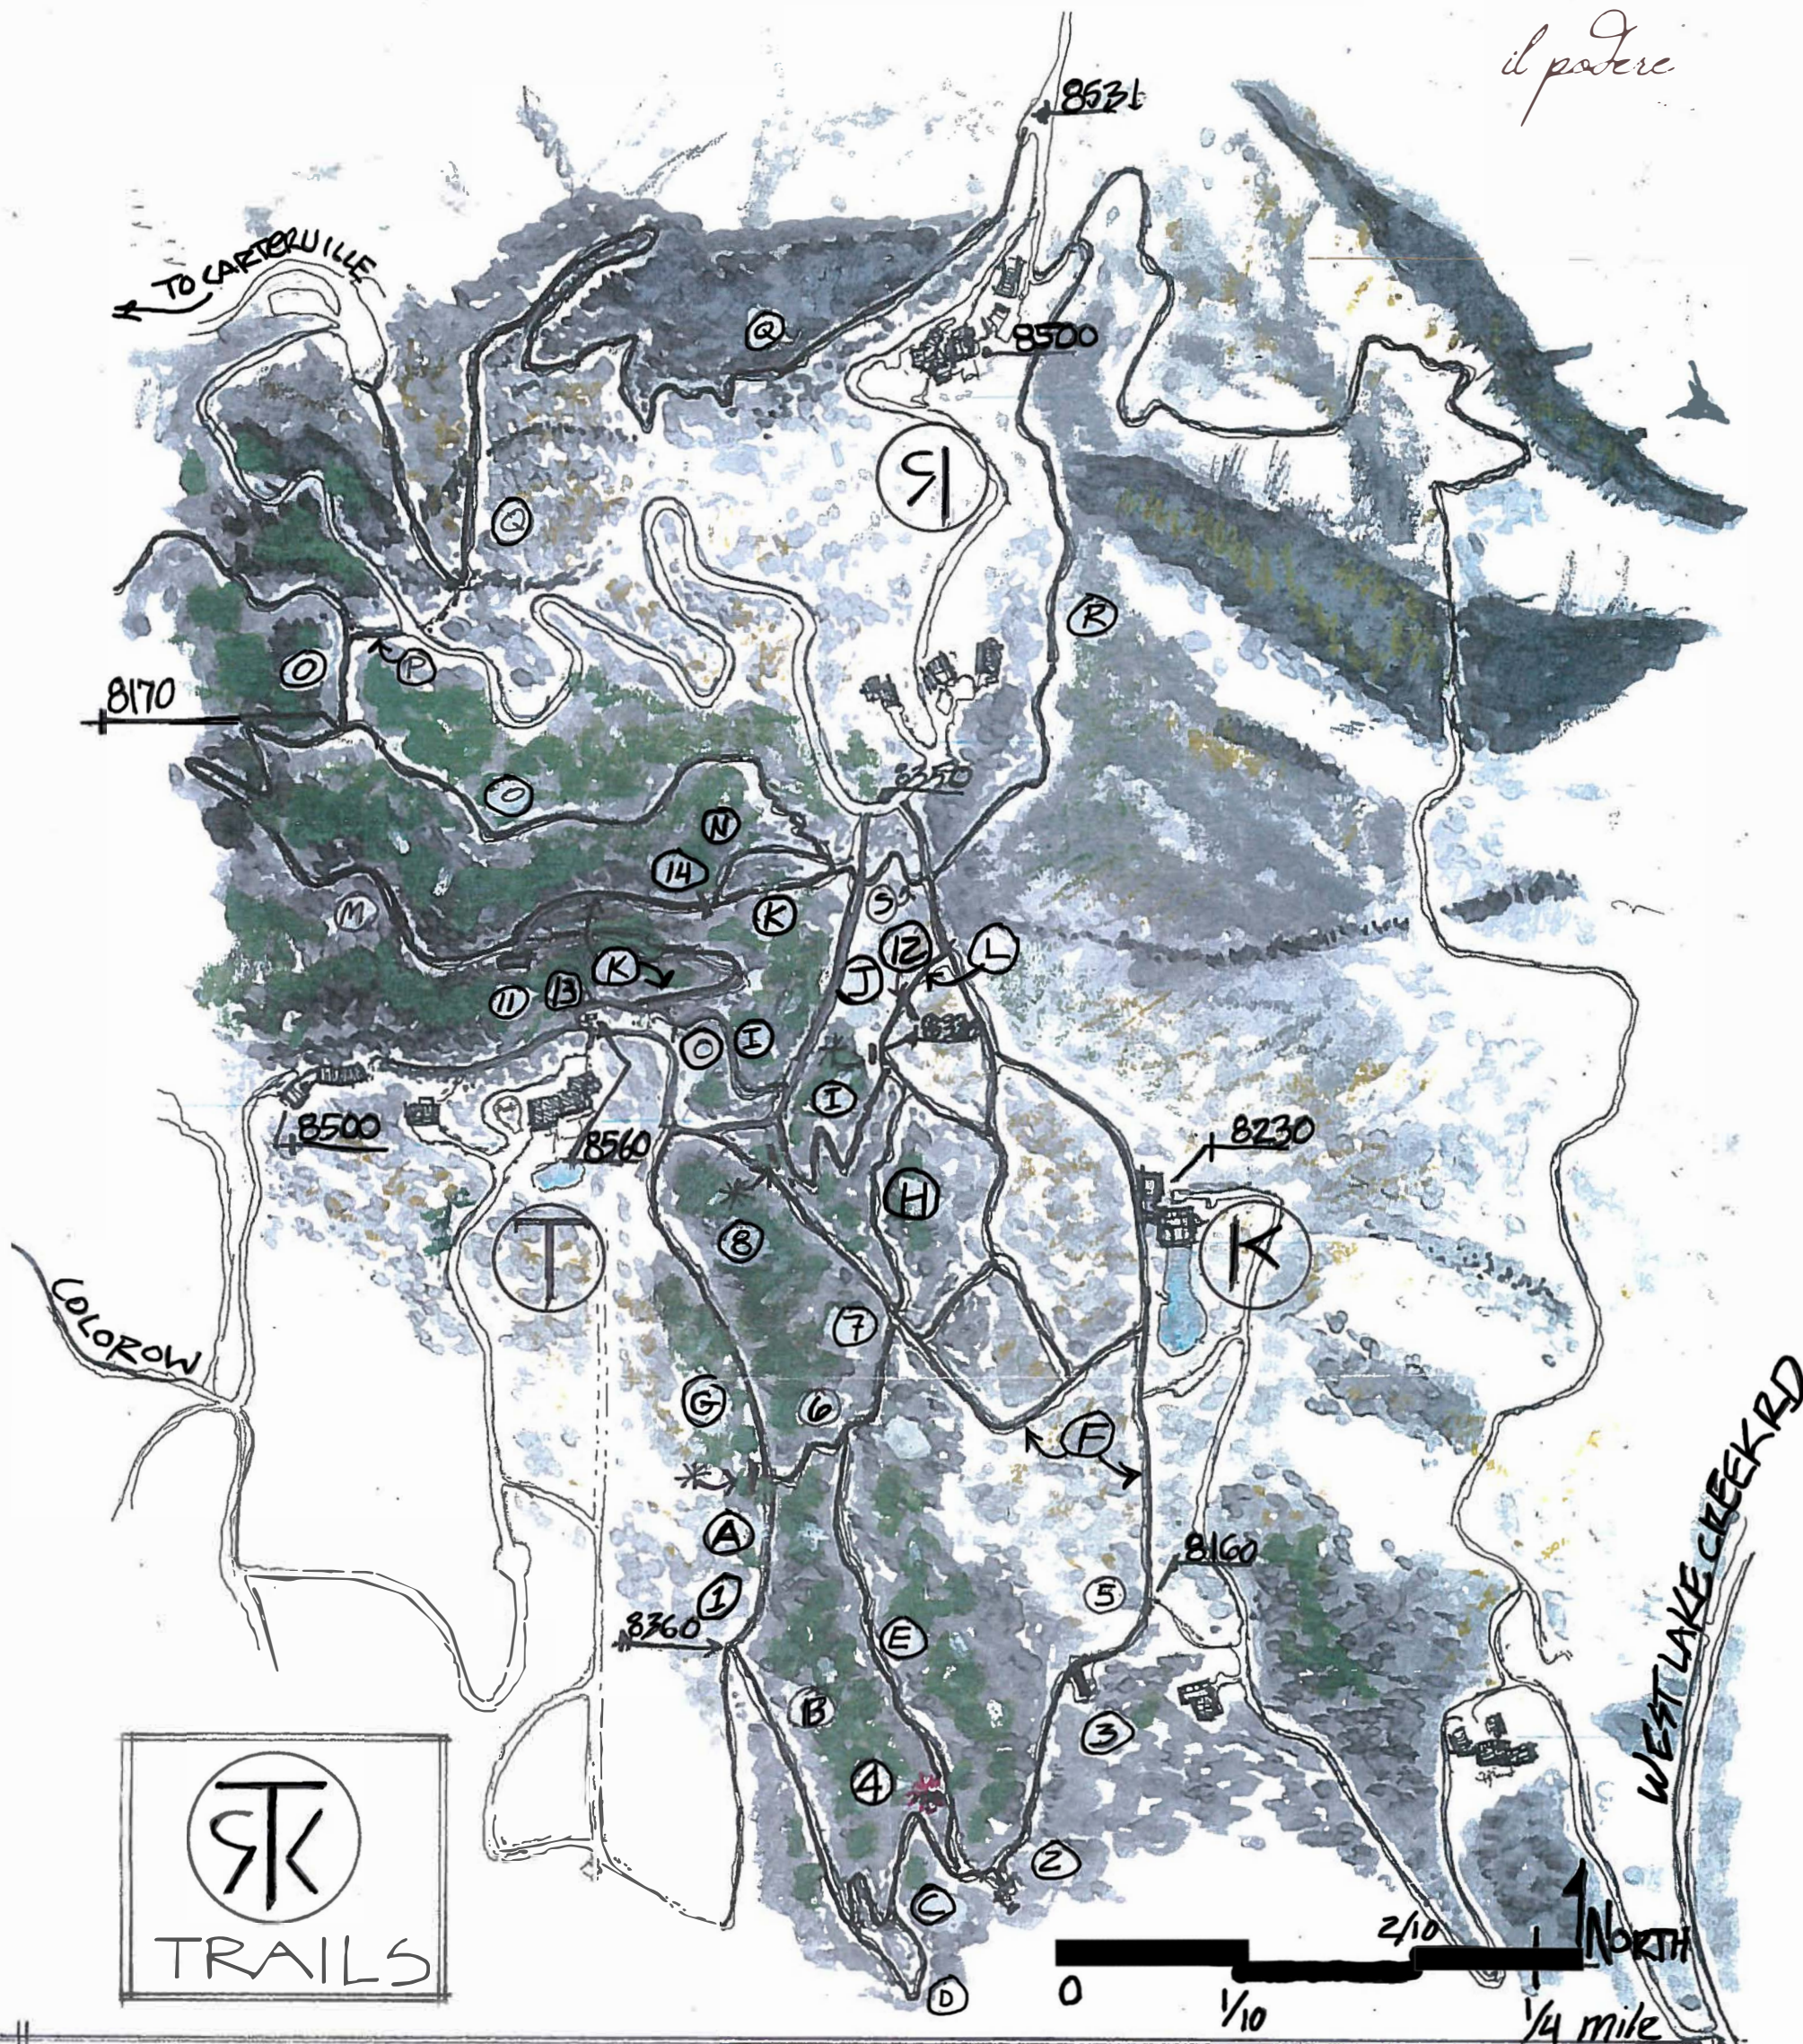

1548 VIA LA FAVORITA

INFORMAL AND NOT TO SCALE AREA TRAILS

il padere

TRAILS

- A. UTE GRADE
- B. KYLES CONUNDRUM
- C. BLACKBERRY HILL
- D. OPPTS OVERLOOK
- E. SEVEN STEPS
- F. NUMU PIYEI GAUNTLET
- G. EMMAS'S CASTLE TRAIL
- H. WILD ROSE
- I. HOLY CROSS
- J. CABLE HILL
- K. WHISKY TRAIL
- L. QUASIMODO TRAIL
- M. WRONG WAY TREE TRAIL

- N. BOTTOMS'S UP
- O. JOE'S TRAIL
- P. GEORGE'S ESCAPE
- Q. BEAU'S TRAIL
- R. GEORGE'S TRAIL
- S. BEE LINE

POINTS OF INTEREST

- 1. LOGAN'S CORNER
- 2. ELK CAMP
- 3. NOONESIT SHERE
- 4. CULTURE IN THE FIELD
- 5. THREE CORNER
- 6. STAIRWAY TO HELP
- 7. KACEY'S KOOL KORNER
- 8. FAIRY FOREST
- 9. HIKING GLADE
- 10. STAIRWAY TO HEAVEN
- 11. ASPEN THRONE CONER
- 12. BELL TOWER
- 13. ROTHKOPF OVERLOOK
- 14. CHIP BRIDGE

* BENCH